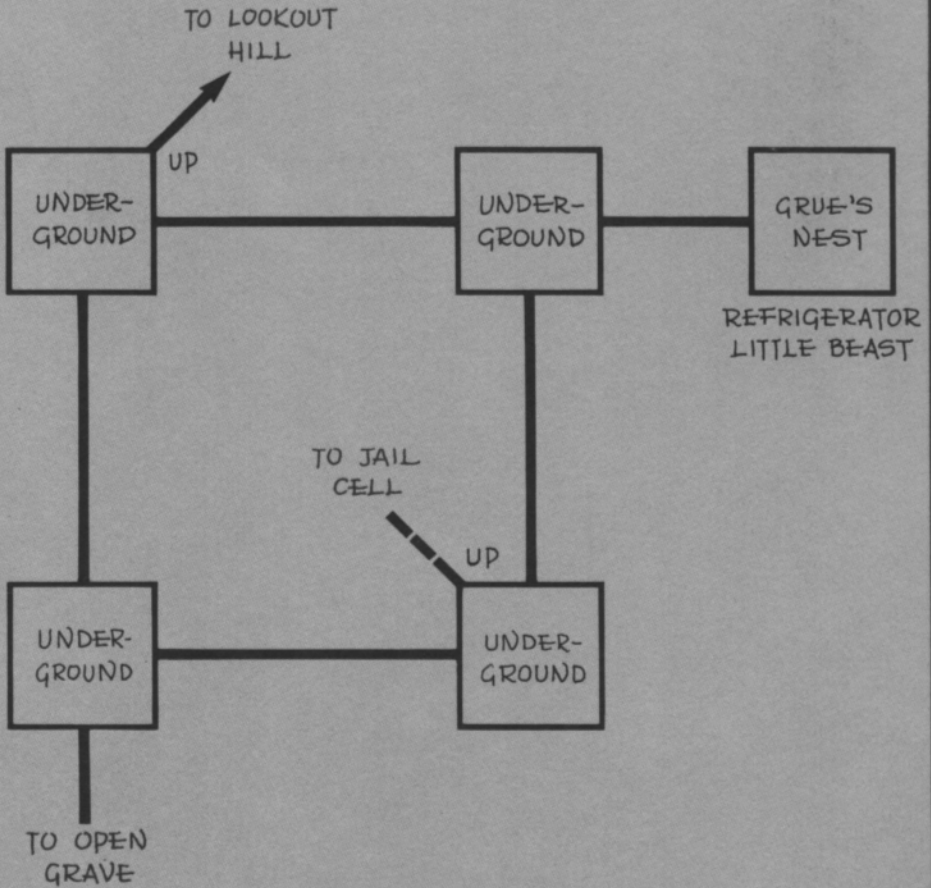

WISHBRINGER IS A TRADEMARK OF INFOCOM, INC.

© 1985 INFOCOM, INC. PRINTED IN U.S.A.

MORIARTY
MORIARTY
MORIARTY &
FLATHEAD
URBAN PLANNERS

PLOT PLAN OF THE UNDERGROUND

SCALE
1 FOOT = 1 FOOT

PREPARED BY
JAMES MORIARTY Ph.D

DATE
7-2-85

LEGEND ———— NORMAL CONNECTION
- - - - - CONNECTION REQUIRING SPECIAL EQUIPMENT OR PROBLEM SOLVING