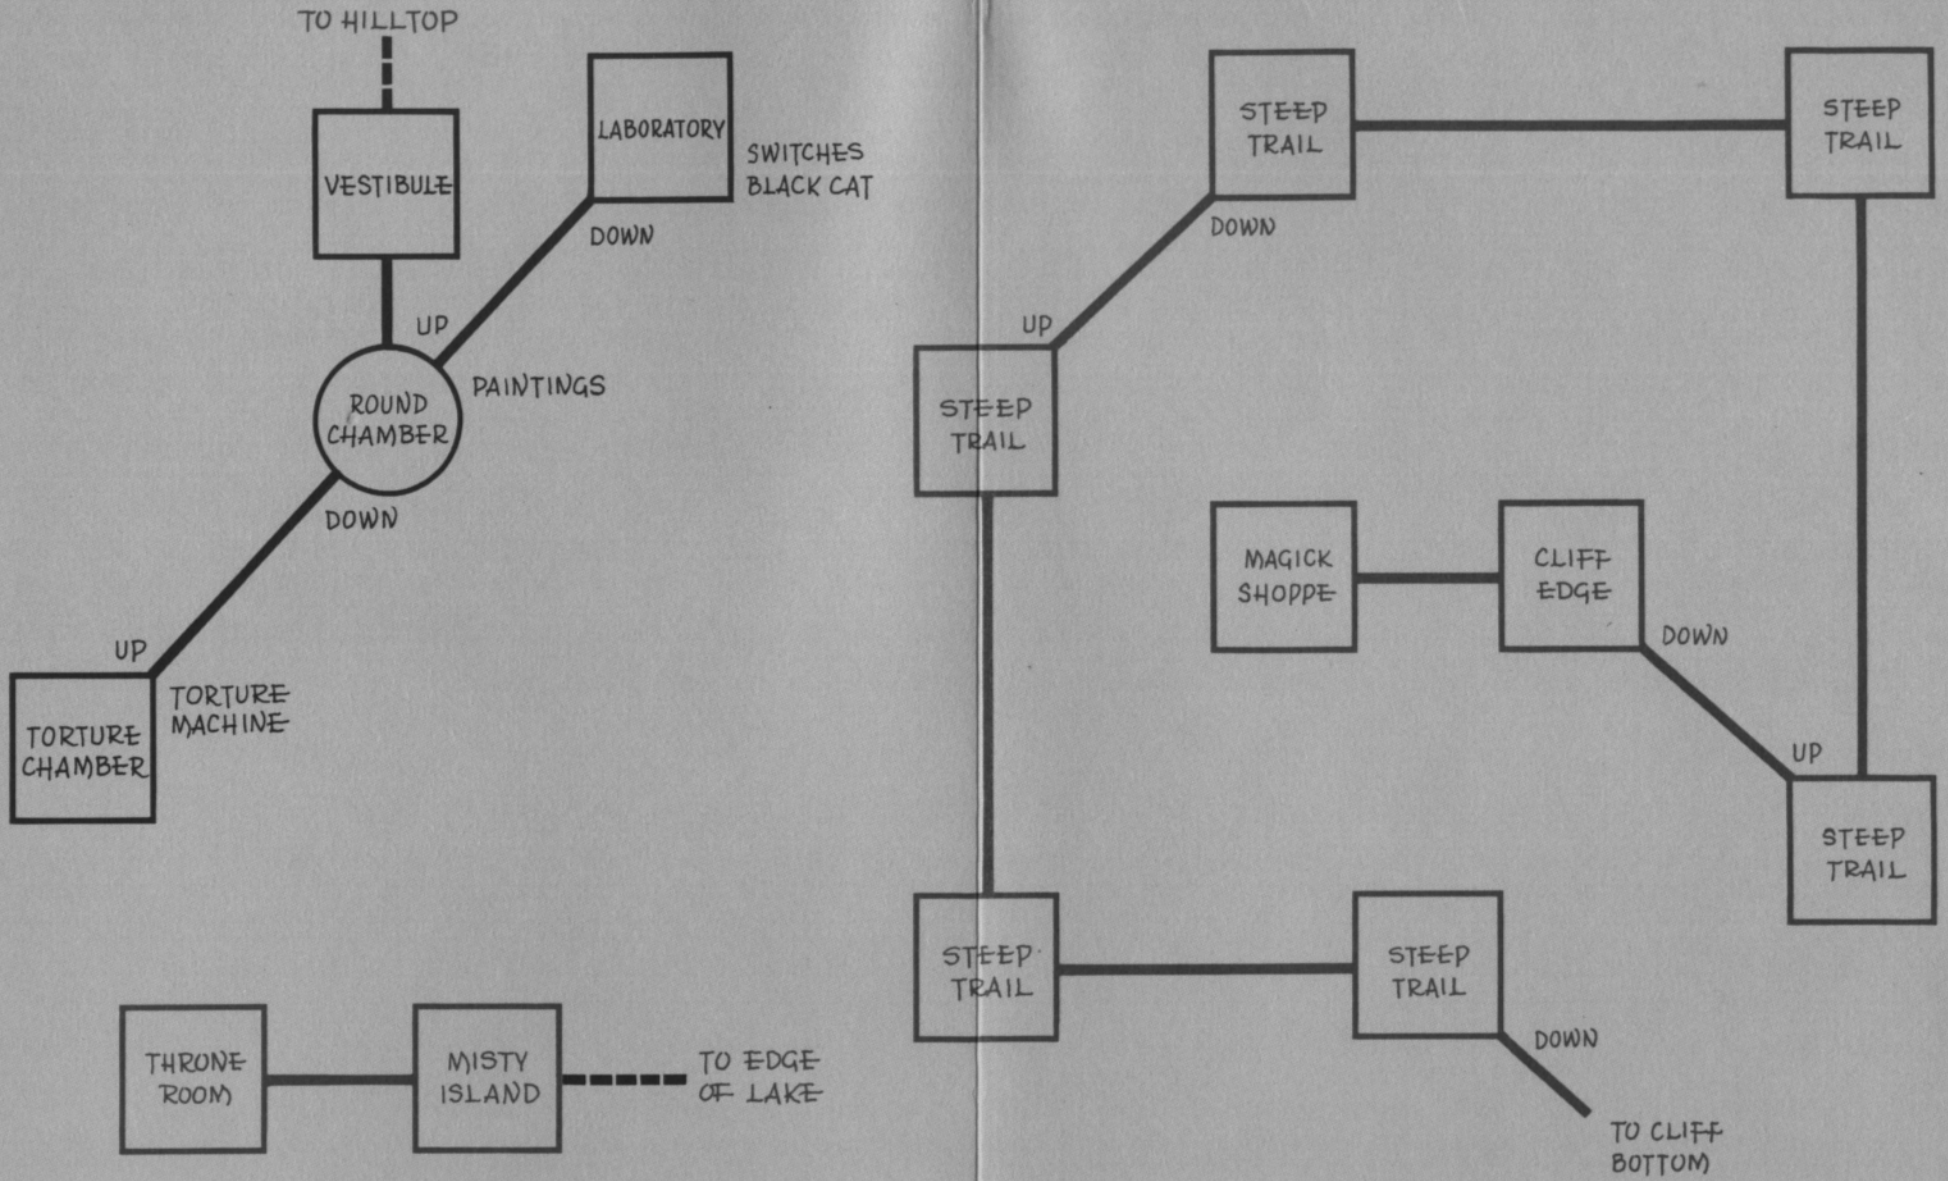

PREPARED BY
JAMES MORIARTY Ph.D.

DATE
7-2-85

A1

THE UNDERGROUND

MORIARTY MORIARTY MORIARTY & FLATHEAD URBAN PLANNERS	<h2 style="text-align: center;">PLOT PLAN OF EVIL ONE'S TOWER AND NORTH FESTERON</h2>			
	SCALE 1 FOOT = 1 FOOT	PREPARED BY JAMES MORIARTY Ph.D	DATE 7-2-85	
	LEGEND <div style="display: flex; justify-content: space-around; align-items: center; margin-top: 5px;"> ————— NORMAL CONNECTION ----- CONNECTION REQUIRING SPECIAL EQUIPMENT OR PROBLEM SOLVING </div>			

PLOT PLAN OF FESTERON VILLAGE

DATE 7-2-85

MORIARTY
MORIARTY
MORIARTY &
FLATHEAD
URBAN PLANNERS

SCALE 1 FOOT = 1 FOOT

PREPARED BY JAMES MORIARTY Ph.D

LEGEND

- NORMAL CONNECTION
- - - - - CONNECTION REQUIRING SPECIAL EQUIPMENT OR PROBLEM SOLVING