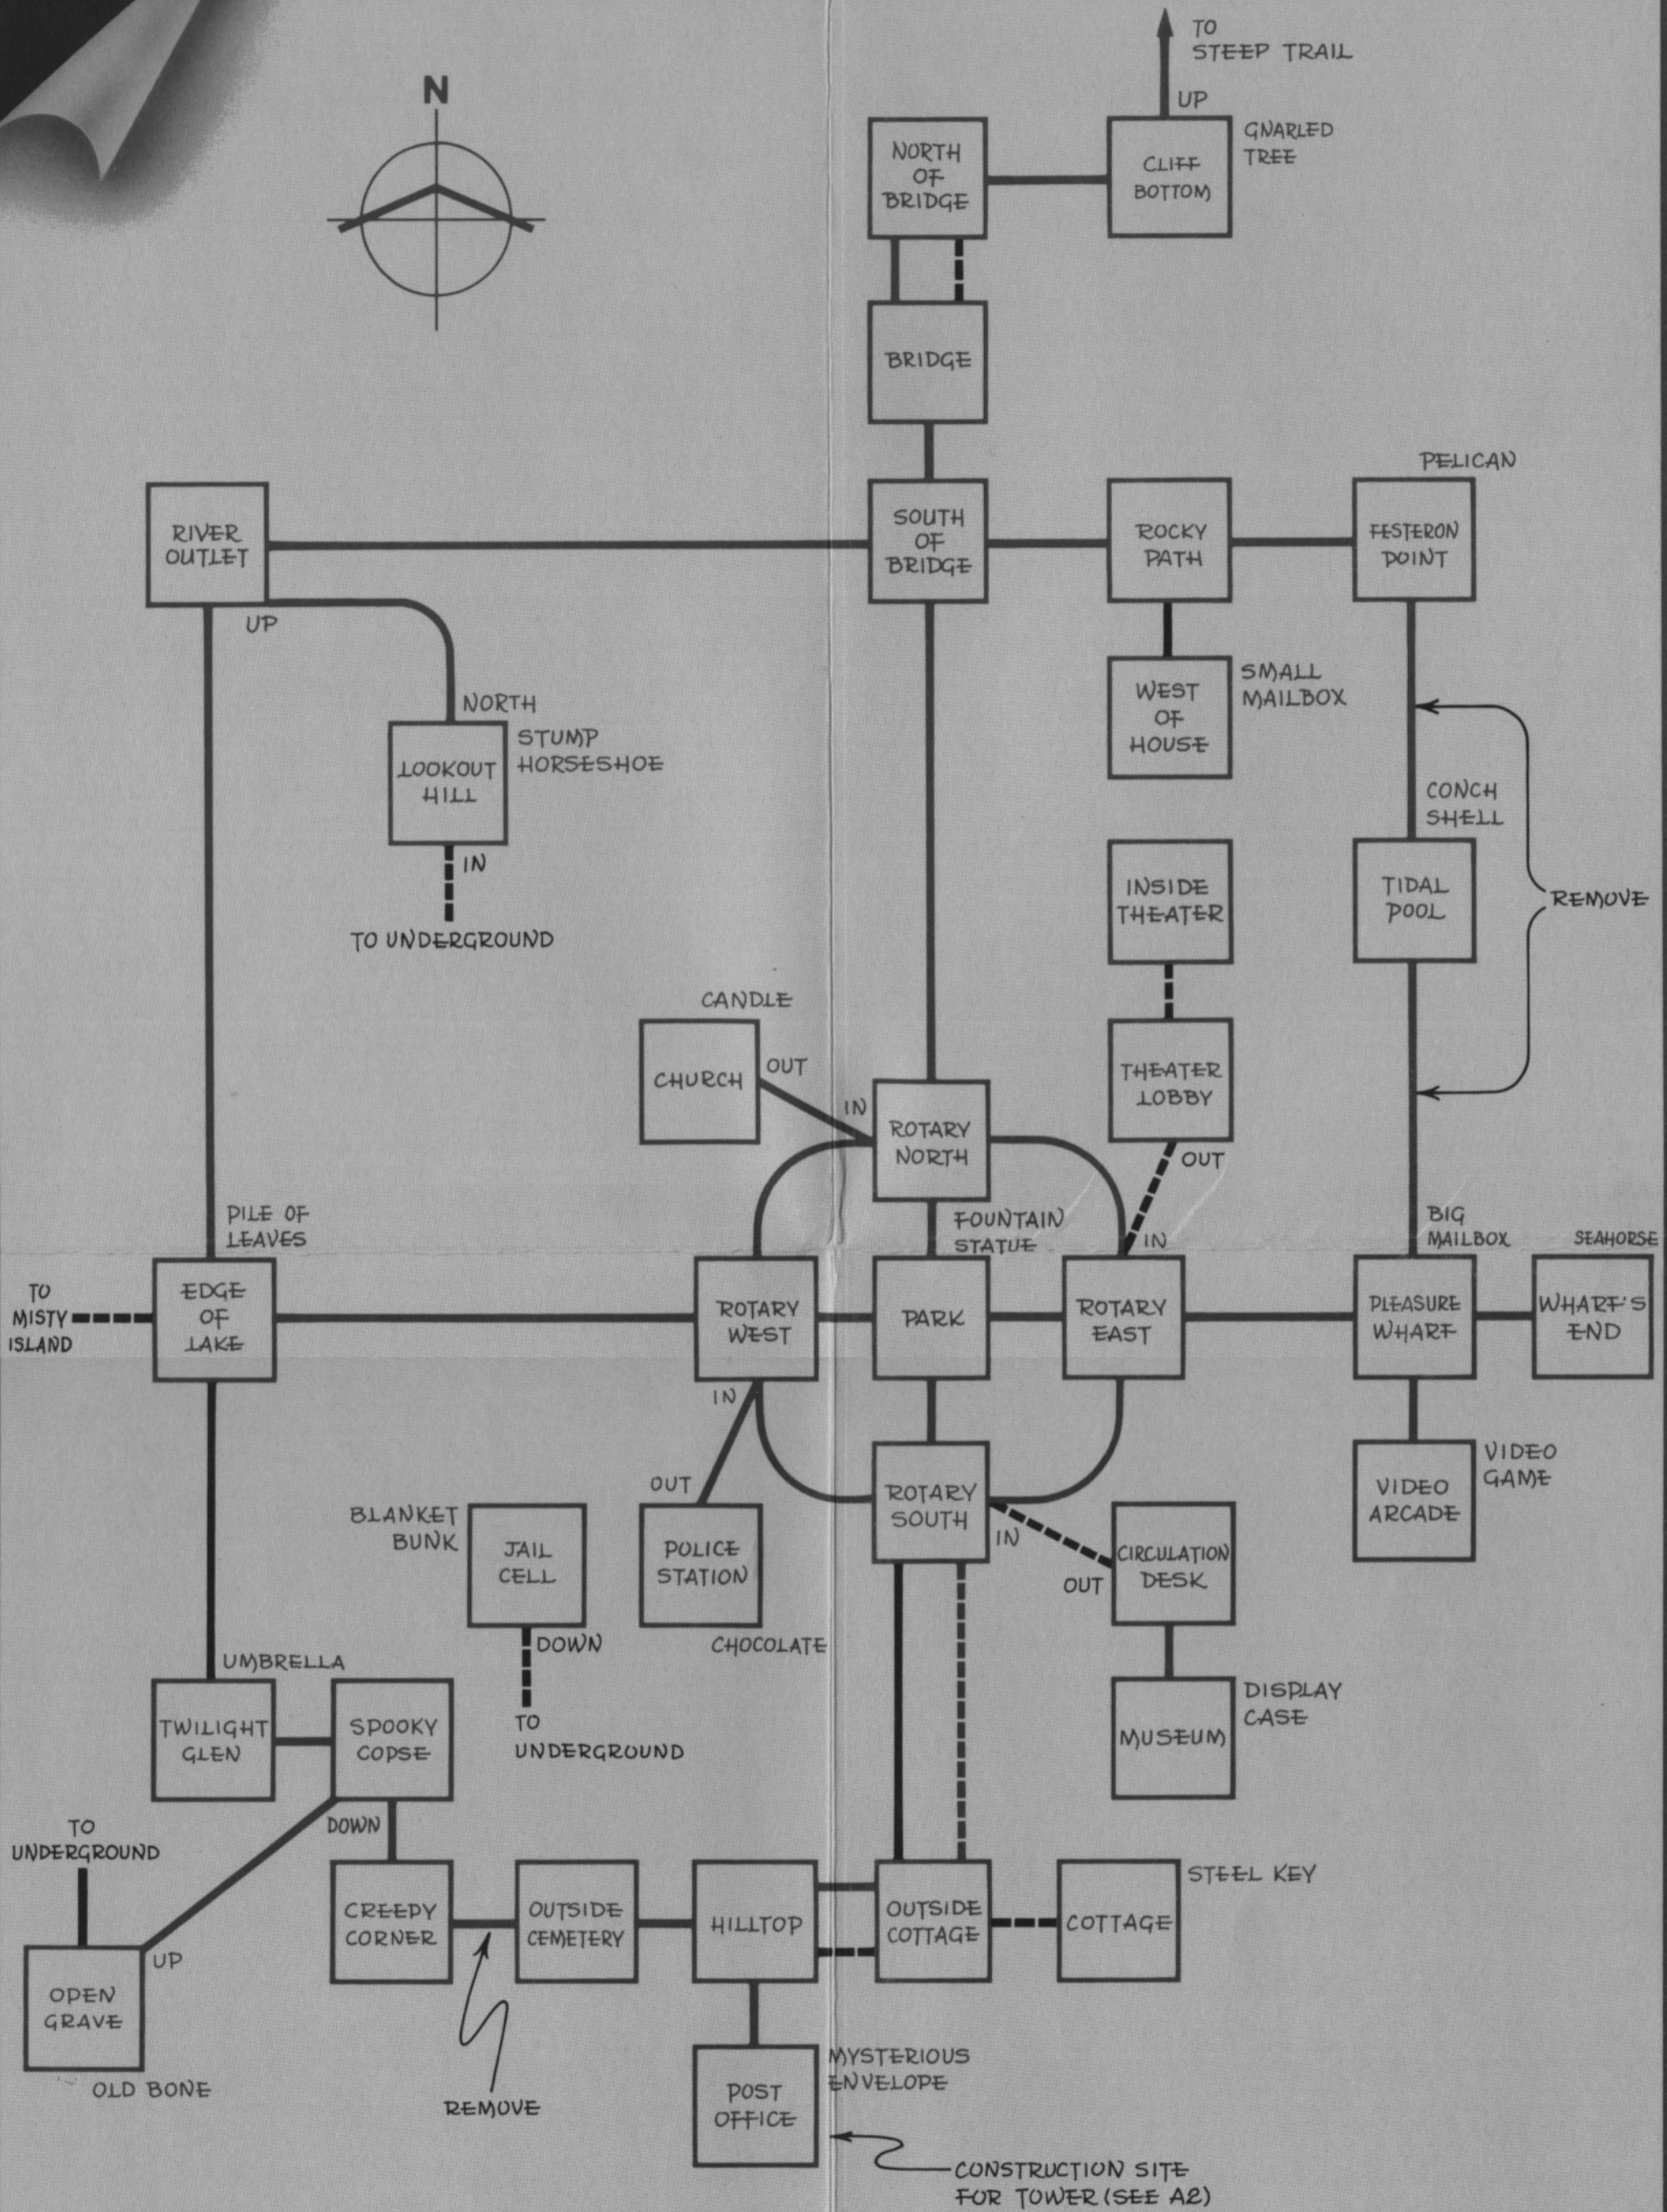

PREPARED BY
JAMES MORIARTY Ph.D.

DATE
7-2-85

A1

THE UNDERGROUND

MORIARTY MORIARTY MORIARTY & FLATHEAD URBAN PLANNERS	<h2 style="text-align: center;">PLOT PLAN OF EVIL ONE'S TOWER AND NORTH FESTERON</h2>			
	SCALE 1 FOOT = 1 FOOT	PREPARED BY JAMES MORIARTY Ph.D	DATE 7-2-85	
	LEGEND <div style="display: flex; justify-content: space-around; align-items: center; margin-top: 5px;"> ————— NORMAL CONNECTION ----- CONNECTION REQUIRING SPECIAL EQUIPMENT OR PROBLEM SOLVING </div>			